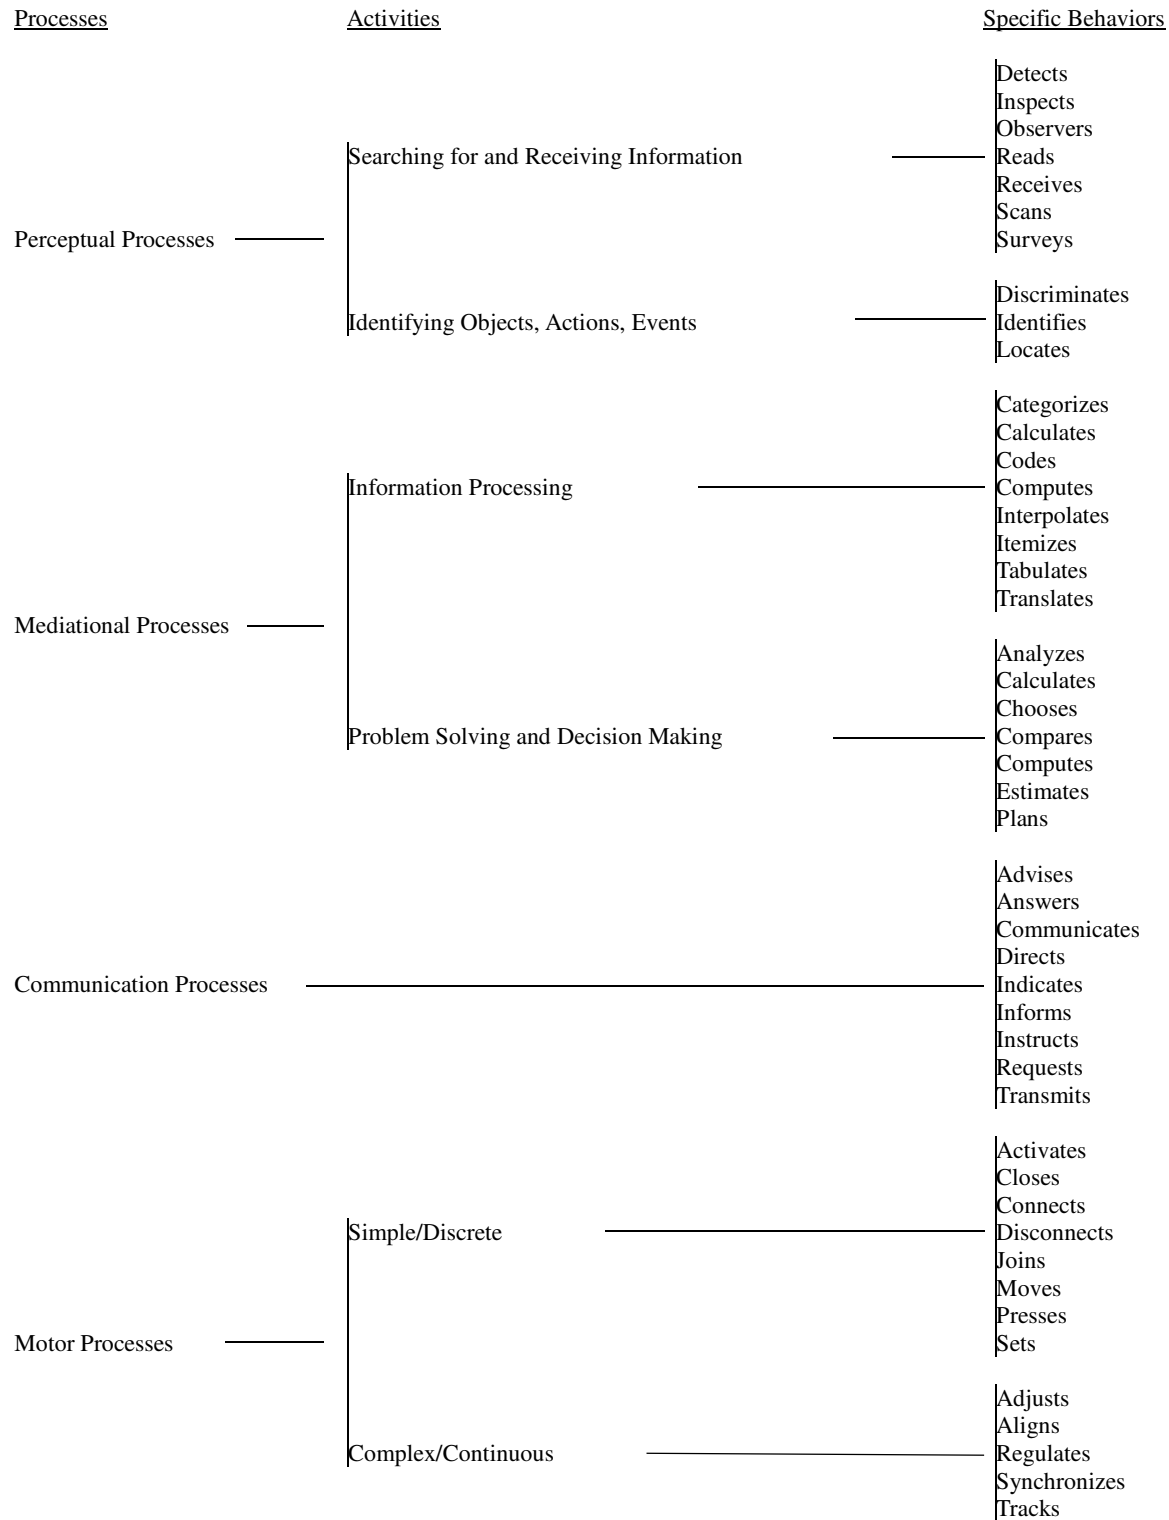

Classification from Berliner et al, 1964

Berliner, David C., Angell, David, and Shearer, James W. Behaviors, measures and instruments for performance evaluation in simulated environments. Proceedings of the Symposium and Workshop on the Quantification of Human Performance, Albuquerque: M-5.7 Subcommittee on Human Factors, 1964.